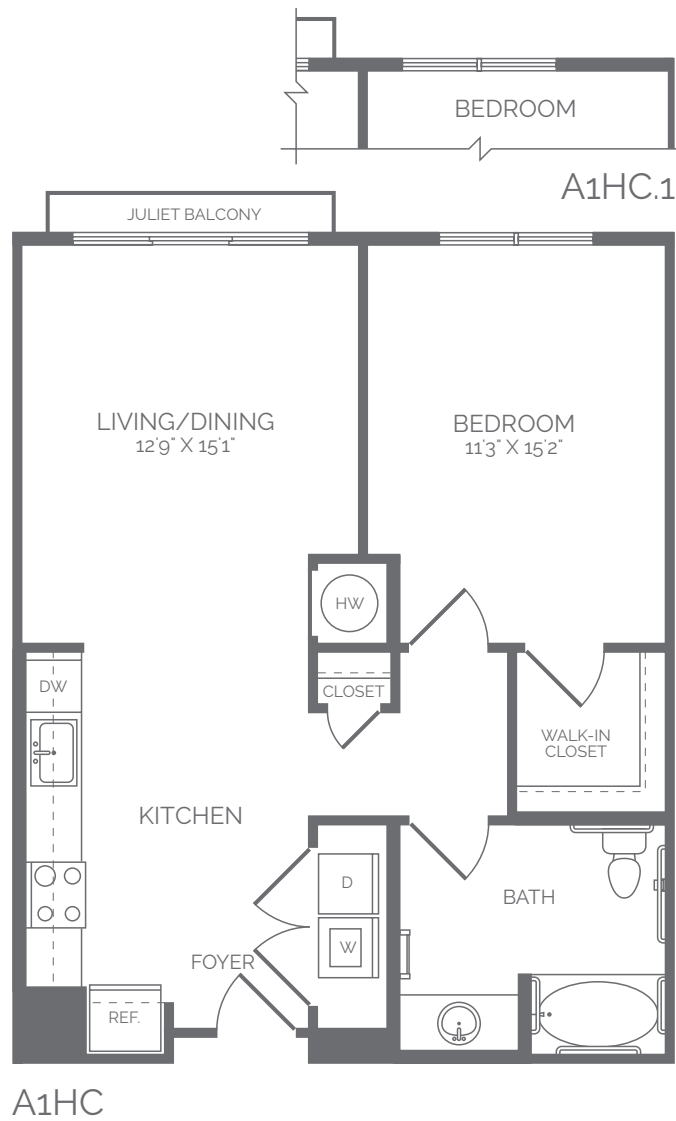

WINTHROP

A1HC

1-Bedroom | 1-Bathroom

782 Square Feet

\$ _____

Elevations and floor plans are artist's renderings and are shown for illustration purposes only. All square feet are approximate only.