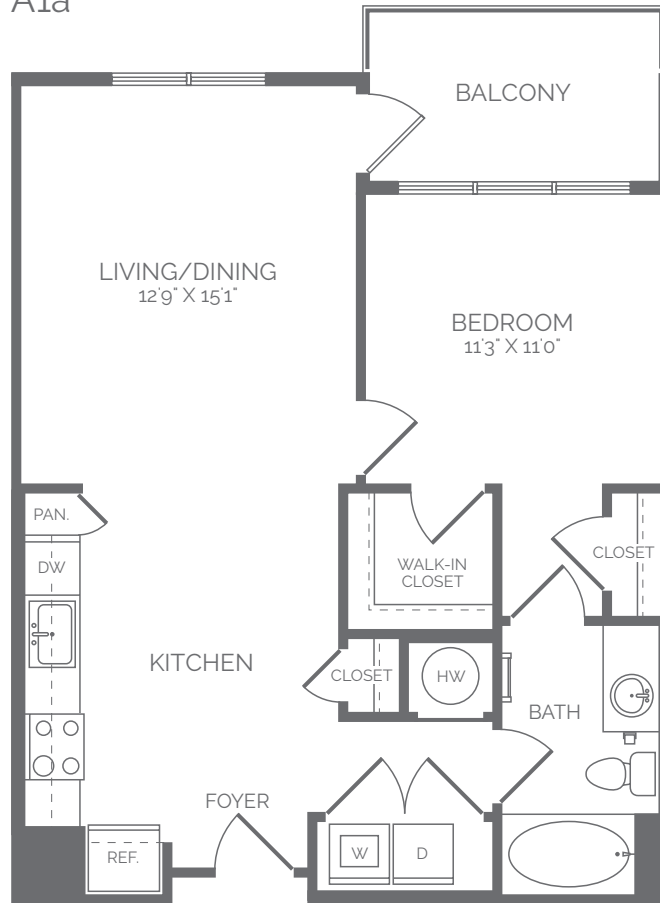

WINTHROP

A1

1-Bedroom | 1-Bathroom

782 Square Feet

\$ _____

A1a

A1

Elevations and floor plans are artist's renderings and are shown for illustration purposes only. All square feet are approximate only.